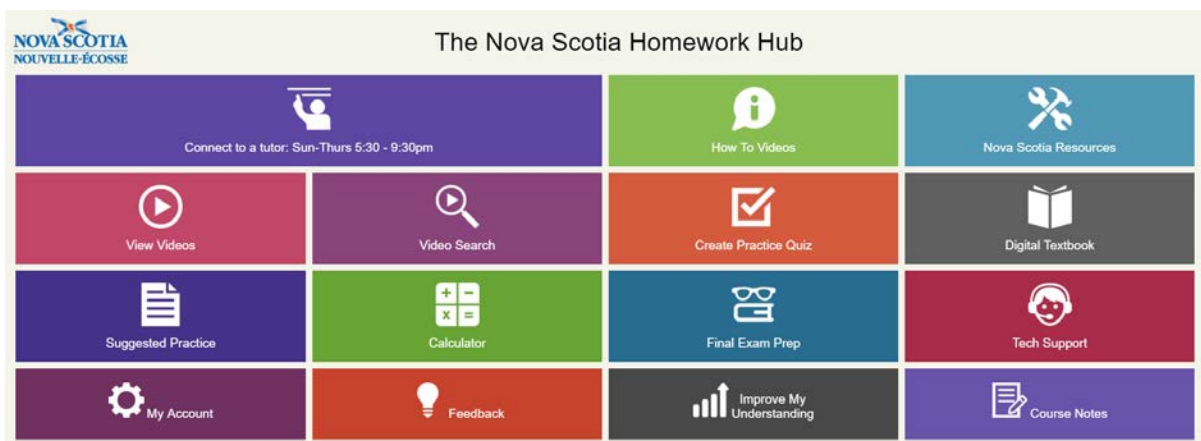

## How to Find your Homework Hub Telephone PIN Code to Access a Tutor

1. At school, or when you can access a computer, login to gnspe.ca and click on the Homework Hub icon.

2. Click on the 'My Account' tile

3. You will see your account information and PIN.