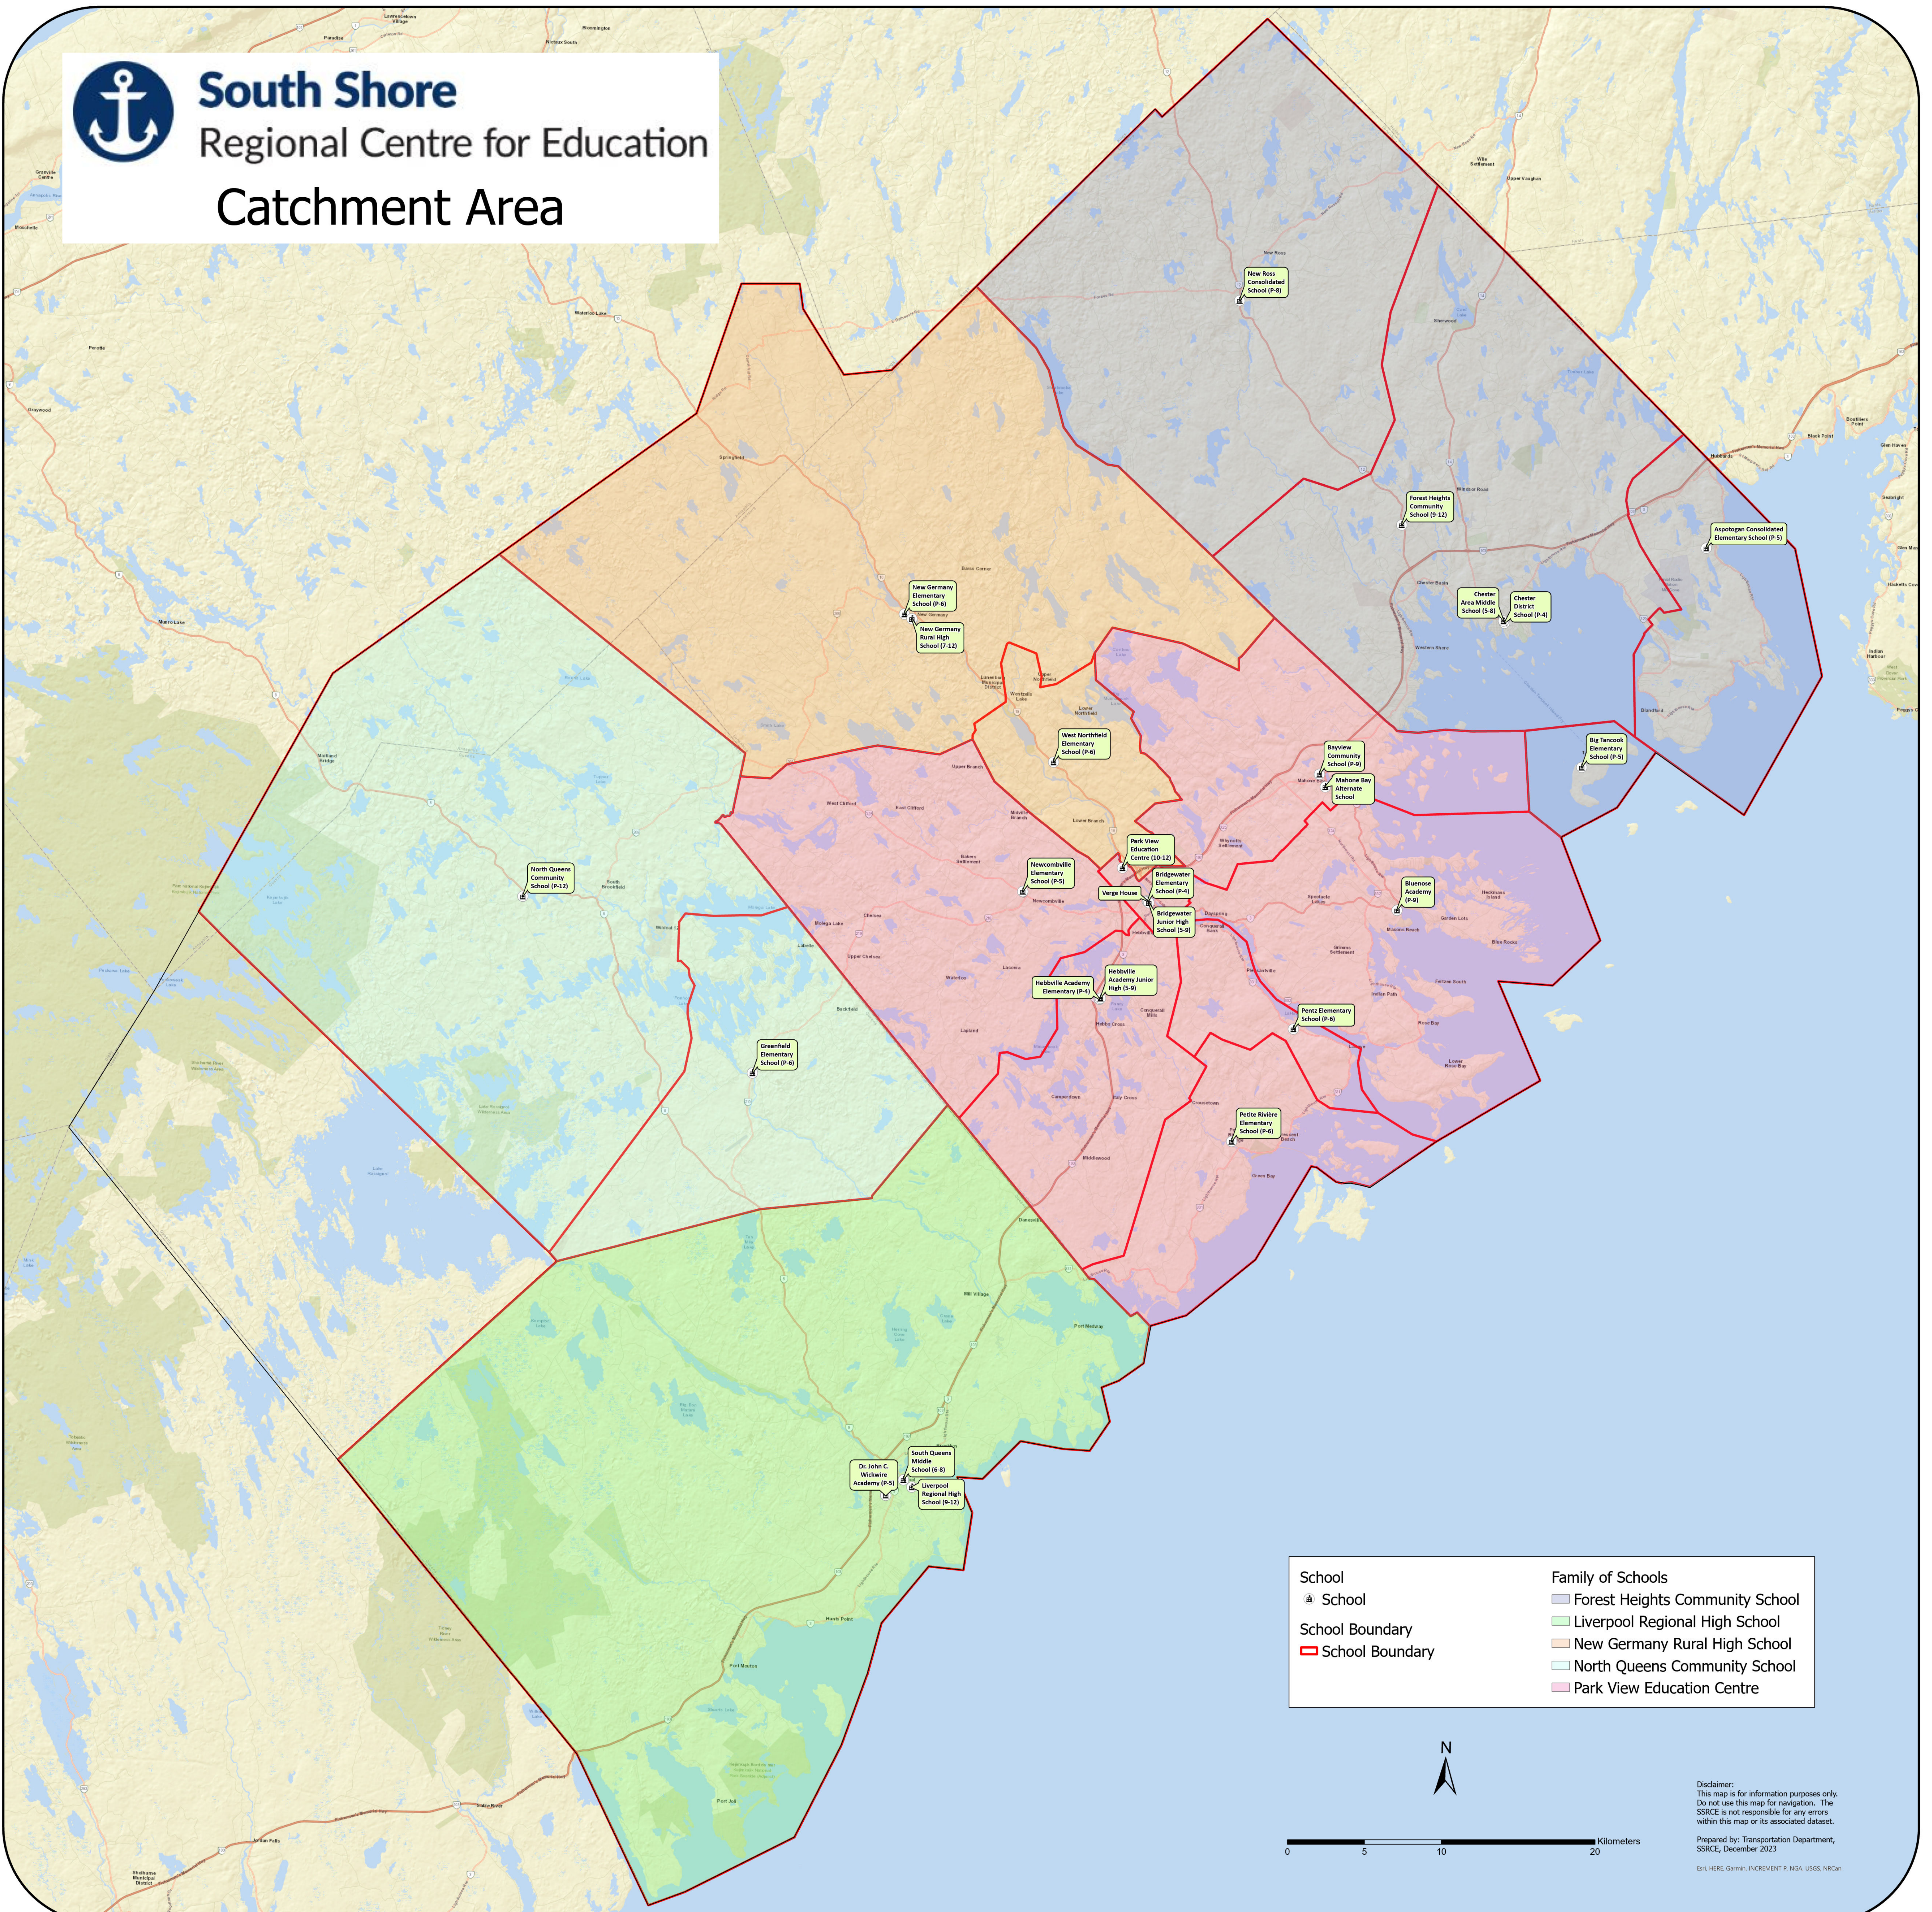

South Shore Regional Centre for Education Catchment Area

School 📍 School	Family of Schools ■ Forest Heights Community School
School Boundary 🔴 School Boundary	■ Liverpool Regional High School
	■ New Germany Rural High School
	■ North Queens Community School
	■ Park View Education Centre